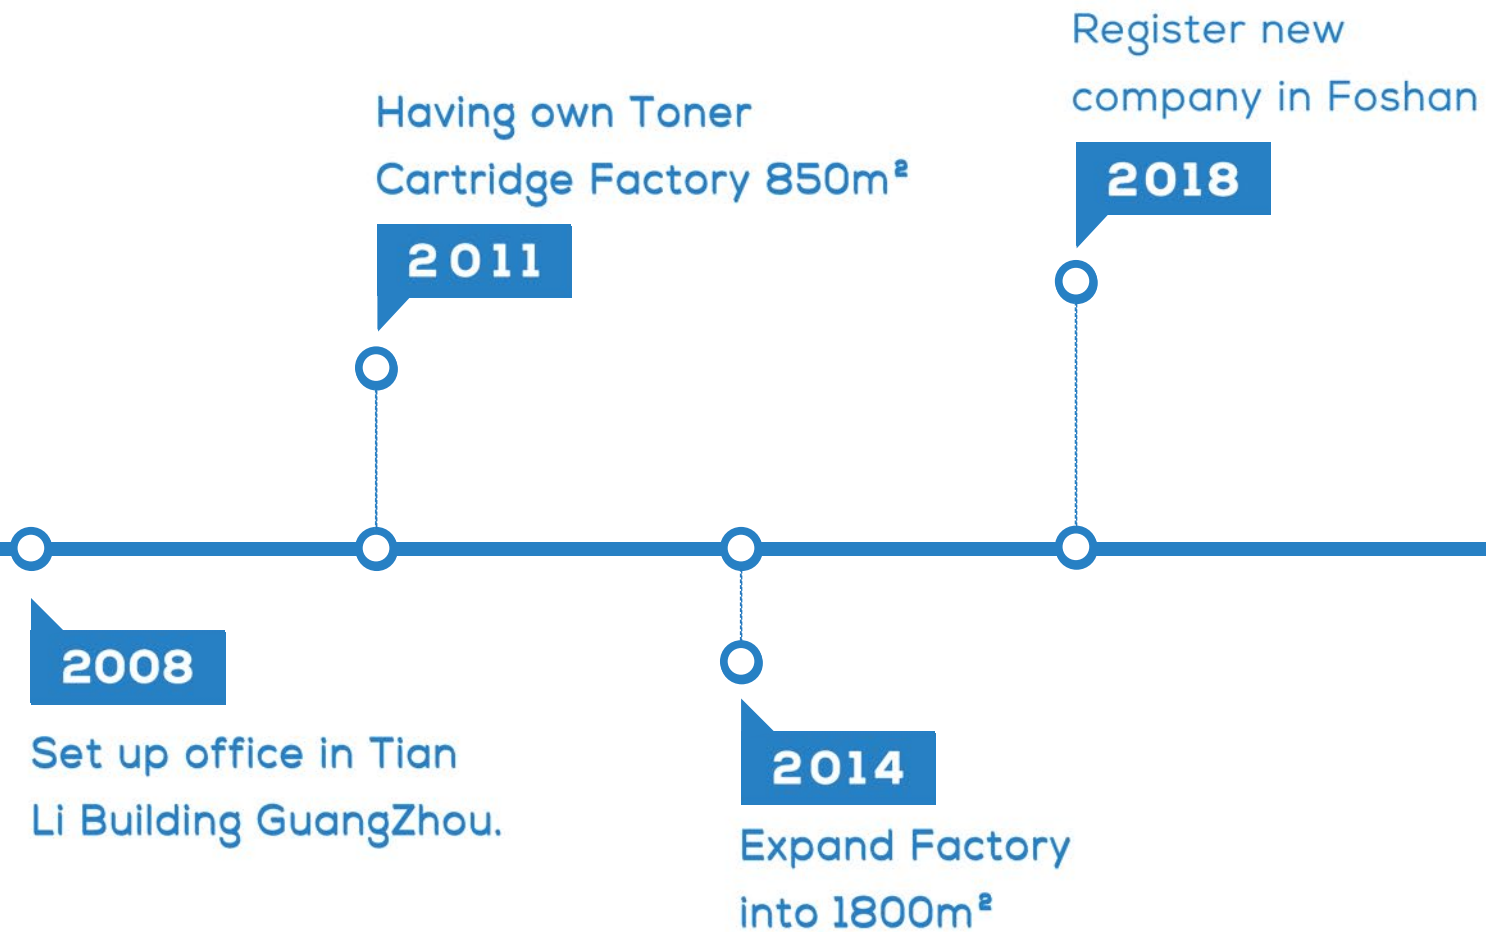

COMPANY INTRODUCTION

2008-2024

From the very beginning of our company we have adhered to the mission of insisting on producing quality products at high quality and reasonable prices to help users reduce their printing costs.